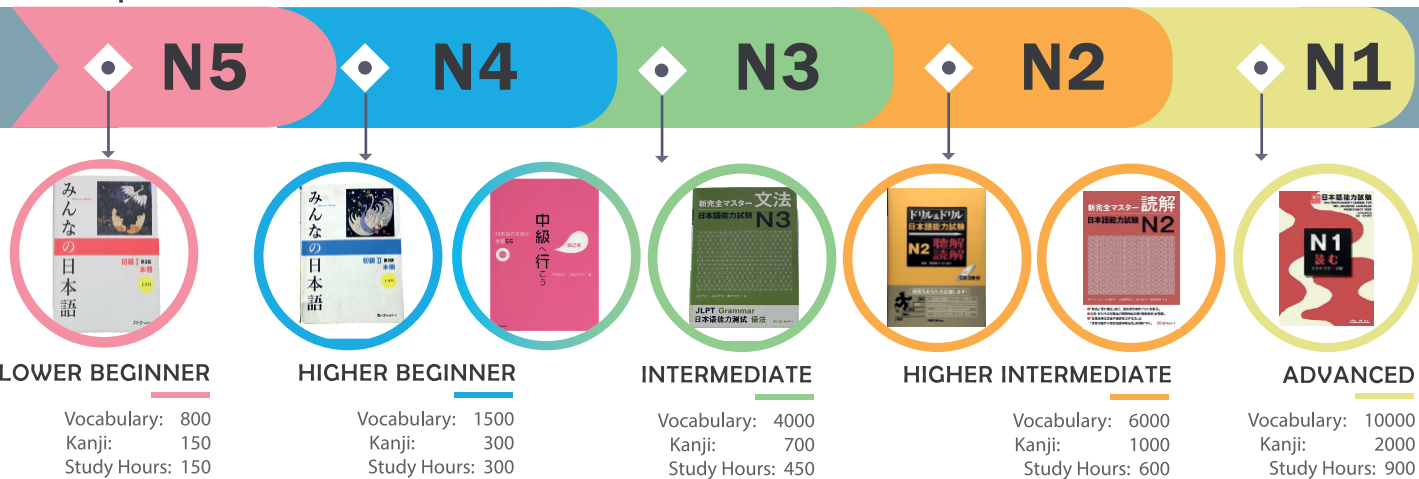

Skill development

Helping students to improve their business Japanese so that they can conduct formal communication in and out of the office. Practice writing, presentations and interviews in various business settings. Private lessons only*

Distant learning

For those who travel often, distant learning becomes key in modern education therefore we implemented online lessons using Zoom platform.

Japanese Curriculum : JLPT Levels

Student Demographics